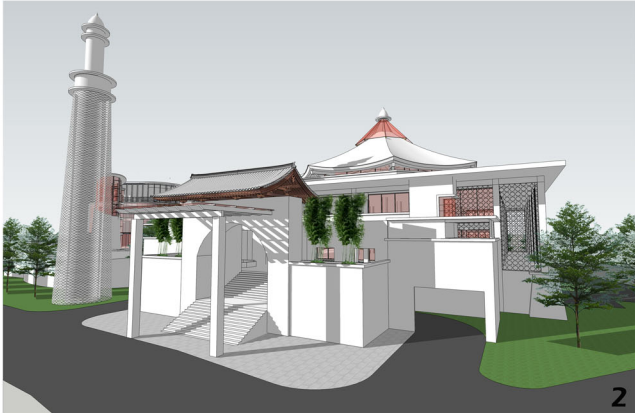

# Masjid MACMA Architecture Competition

**Ar. Dr Tan Loke Mun**  
Past President, Pertubuhan Akitek Malaysia (PAM)

**Md. Rafiq Azam**  
Architect, Bangladesh

**KUALA LUMPUR  
28 FEBRUARY 2011**

**SITE PLAN**

- LEGEND :**
- 1 - QIBLAT ENTRANCE GATEWAY
  - 2 - SOUTH ENTRANCE
  - 3 - ABLUTION
  - 4 - MASJID - PRAYER HALL
  - 5 - MASJID MIHERAT
  - 6 - PLAZA
  - 7 - WATERFALL STRUCTURE
  - 8 - ADMINISTRATION OFFICE
  - 9 - SHOPS / HOSTEL
  - 10 - SHOPS / OFFICE
  - 11 - SWIMMINGPOOL / SAUNA / WINDOW GAMES
  - 12 - PLAYGROUND
  - 13 - QUARTERS
  - 14 - TAICHI SQUARE
  - 15 - JOGGING TRACK
  - 16 - BAZAAR / STALL

**GROUND FLOOR**

**OVERALL PERSPECTIVE**

**PLAZA LEVEL 1**

**RIGHT ELEVATION**

1

2

- 1 - PLAZA
- 2 - QIBLAT ENTRANCE
- 3 - SOUTH-EAST VIEW

QIBLAT ENTRANCE

GROUND FLOOR

PLAZA LEVEL 1

FRONT ELEVATION

- 1 - NORTH VIEW
- 2 - SOUTH ENTRANCE
- 3 - FRONT VIEW

LEVEL 4

CROSS SECTION

Masjid MACMA