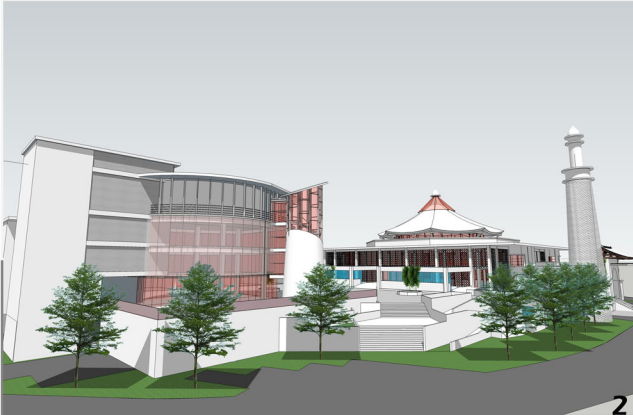

# Masjid MACMA Architecture Competition

**Ar. Dr Tan Loke Mun**  
Past President, Pertubuhan Akitek Malaysia (PAM)

**Md. Rafiq Azam**  
Architect, Bangladesh

**KUALA LUMPUR  
28 FEBRUARY 2011**

**SITE PLAN**

- LEGEND :**
- 1 - QIBLAT ENTRANCE GATEWAY
  - 2 - SOUTH ENTRANCE
  - 3 - ABLUTION
  - 4 - MASJID - PRAYER HALL
  - 5 - MASJID MIHERAT
  - 6 - PLAZA
  - 7 - WATERFALL STRUCTURE
  - 8 - ADMINISTRATION OFFICE
  - 9 - SHOPS / HOSTEL
  - 10 - SHOPS / OFFICE
  - 11 - SWIMMINGPOOL / SAUNA / WINDOW GAMES
  - 12 - PLAYGROUND
  - 13 - QUARTERS
  - 14 - TAICHI SQUARE
  - 15 - JOGGING TRACK
  - 16 - BAZAAR / STALL

**GROUND FLOOR**

**OVERALL PERSPECTIVE**

**PLAZA LEVEL 1**

**RIGHT ELEVATION**

1

2

- 1 - PLAZA
- 2 - QIBLAT ENTRANCE
- 3 - SOUTH-EAST VIEW

QIBLAT ENTRANCE

GROUND FLOOR

PLAZA LEVEL 1

FRONT ELEVATION

- 1 - NORTH VIEW
- 2 - SOUTH ENTRANCE
- 3 - FRONT VIEW

LEVEL 4

CROSS SECTION

Masjid MACMA