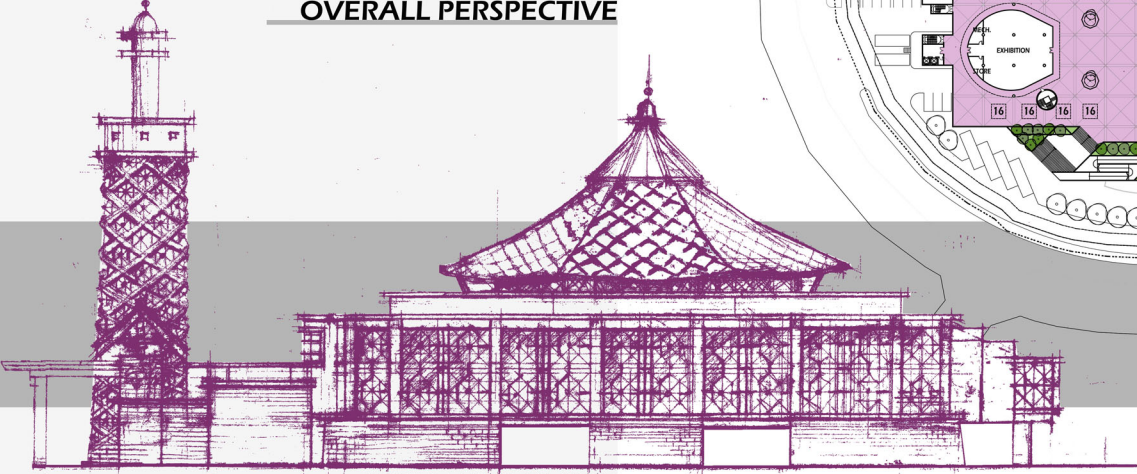

**Ar. Dr Tan Loke Mun**  
Past President, Pertubuhan Akitek Malaysia (PAM)

**Md. Rafiq Azam**  
Architect, Bangladesh

**KUALA LUMPUR  
28 FEBRUARY 2011**

**SITE PLAN**

- LEGEND :**
- 1 - QIBLAT ENTRANCE GATEWAY
  - 2 - SOUTH ENTRANCE
  - 3 - ABLUTION
  - 4 - MASJID - PRAYER HALL
  - 5 - MASJID MIHERAT
  - 6 - PLAZA
  - 7 - WATERFALL STRUCTURE
  - 8 - ADMINISTRATION OFFICE
  - 9 - SHOPS / HOSTEL
  - 10 - SHOPS / OFFICE
  - 11 - SWIMMINGPOOL / SAUNA / WINDOW GAMES
  - 12 - PLAYGROUND
  - 13 - QUARTERS
  - 14 - TAICHI SQUARE
  - 15 - JOGGING TRACK
  - 16 - BAZAAR / STALL

**GROUND FLOOR**

**OVERALL PERSPECTIVE**

**PLAZA LEVEL 1**

**RIGHT ELEVATION**

1

2

- 1 - PLAZA
- 2 - QIBLAT ENTRANCE
- 3 - SOUTH-EAST VIEW

QIBLAT ENTRANCE

GROUND FLOOR

PLAZA LEVEL 1

FRONT ELEVATION

- 1 - NORTH VIEW
- 2 - SOUTH ENTRANCE
- 3 - FRONT VIEW

LEVEL 4

CROSS SECTION

Masjid MACMA