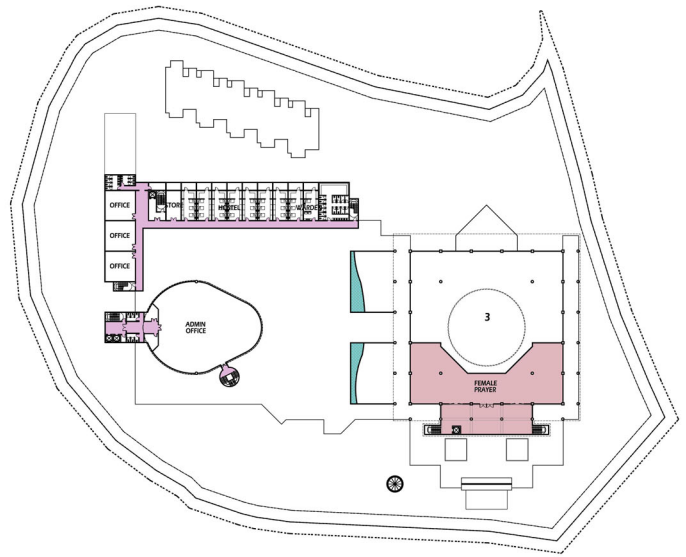

**Ar. Dr Tan Loke Mun**  
Past President, Pertubuhan Akitek Malaysia (PAM)

**Md. Rafiq Azam**  
Architect, Bangladesh

**KUALA LUMPUR  
28 FEBRUARY 2011**

**SITE PLAN**

- LEGEND :**
- 1 - QIBLAT ENTRANCE GATEWAY
  - 2 - SOUTH ENTRANCE
  - 3 - ABLUTION
  - 4 - MASJID - PRAYER HALL
  - 5 - MASJID MIHERAT
  - 6 - PLAZA
  - 7 - WATERFALL STRUCTURE
  - 8 - ADMINISTRATION OFFICE
  - 9 - SHOPS / HOSTEL
  - 10 - SHOPS / OFFICE
  - 11 - SWIMMINGPOOL / SAUNA / WINDOW GAMES
  - 12 - PLAYGROUND
  - 13 - QUARTERS
  - 14 - TAICHI SQUARE
  - 15 - JOGGING TRACK
  - 16 - BAZAAR / STALL

**GROUND FLOOR**

**OVERALL PERSPECTIVE**

**PLAZA LEVEL 1**

**RIGHT ELEVATION**

1

2

- 1 - PLAZA
- 2 - QIBLAT ENTRANCE
- 3 - SOUTH-EAST VIEW

QIBLAT ENTRANCE

GROUND FLOOR

PLAZA LEVEL 1

FRONT ELEVATION

- 1 - NORTH VIEW
- 2 - SOUTH ENTRANCE
- 3 - FRONT VIEW

LEVEL 4

CROSS SECTION

Masjid MACMA