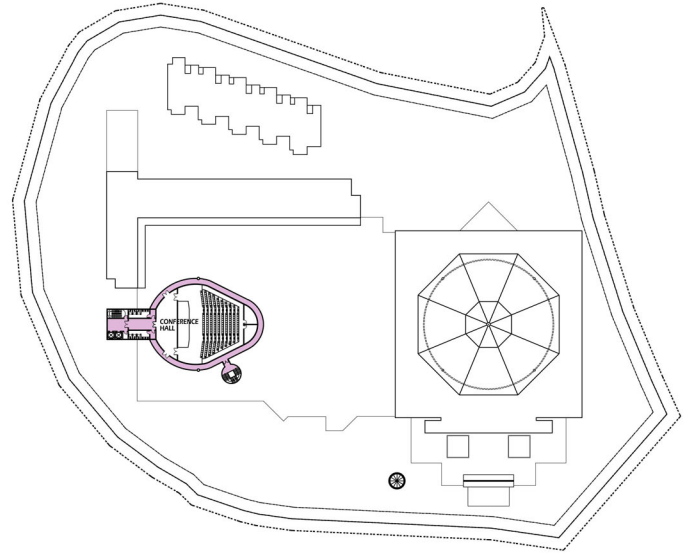

**Ar. Dr Tan Loke Mun**  
Past President, Pertubuhan Akitek Malaysia (PAM)

**Md. Rafiq Azam**  
Architect, Bangladesh

**KUALA LUMPUR  
28 FEBRUARY 2011**

**SITE PLAN**

- LEGEND :**
- 1 - QIBLAT ENTRANCE GATEWAY
  - 2 - SOUTH ENTRANCE
  - 3 - ABLUTION
  - 4 - MASJID - PRAYER HALL
  - 5 - MASJID MIHERAT
  - 6 - PLAZA
  - 7 - WATERFALL STRUCTURE
  - 8 - ADMINISTRATION OFFICE
  - 9 - SHOPS / HOSTEL
  - 10 - SHOPS / OFFICE
  - 11 - SWIMMINGPOOL / SAUNA / WINDOW GAMES
  - 12 - PLAYGROUND
  - 13 - QUARTERS
  - 14 - TAICHI SQUARE
  - 15 - JOGGING TRACK
  - 16 - BAZAAR / STALL

**GROUND FLOOR**

**OVERALL PERSPECTIVE**

**PLAZA LEVEL 1**

**RIGHT ELEVATION**

1

2

- 1 - PLAZA
- 2 - QIBLAT ENTRANCE
- 3 - SOUTH-EAST VIEW

QIBLAT ENTRANCE

GROUND FLOOR

PLAZA LEVEL 1

FRONT ELEVATION

- 1 - NORTH VIEW
- 2 - SOUTH ENTRANCE
- 3 - FRONT VIEW

LEVEL 4

CROSS SECTION

Masjid MACMA