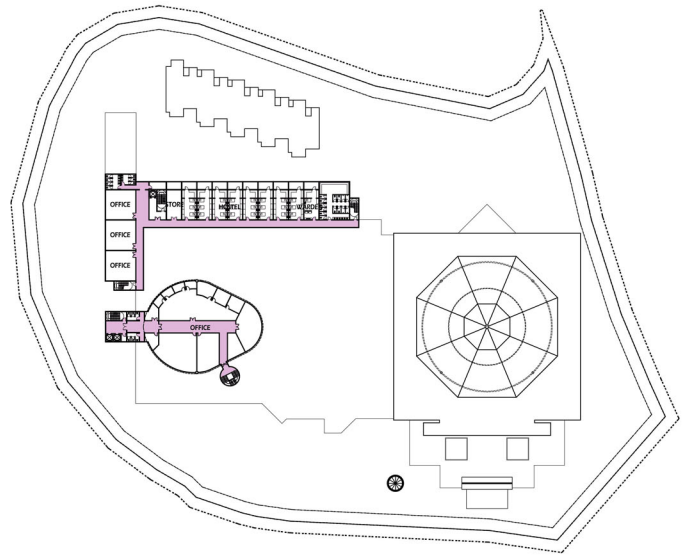

**Ar. Dr Tan Loke Mun**  
Past President, Pertubuhan Akitek Malaysia (PAM)

**Md. Rafiq Azam**  
Architect, Bangladesh

**KUALA LUMPUR  
28 FEBRUARY 2011**

**SITE PLAN**

- LEGEND :**
- 1 - QIBLAT ENTRANCE GATEWAY
  - 2 - SOUTH ENTRANCE
  - 3 - ABLUTION
  - 4 - MASJID - PRAYER HALL
  - 5 - MASJID MIHERAT
  - 6 - PLAZA
  - 7 - WATERFALL STRUCTURE
  - 8 - ADMINISTRATION OFFICE
  - 9 - SHOPS / HOSTEL
  - 10 - SHOPS / OFFICE
  - 11 - SWIMMINGPOOL / SAUNA / WINDOW GAMES
  - 12 - PLAYGROUND
  - 13 - QUARTERS
  - 14 - TAICHI SQUARE
  - 15 - JOGGING TRACK
  - 16 - BAZAAR / STALL

**GROUND FLOOR**

**OVERALL PERSPECTIVE**

**PLAZA LEVEL 1**

**RIGHT ELEVATION**

1

2

- 1 - PLAZA
- 2 - QIBLAT ENTRANCE
- 3 - SOUTH-EAST VIEW

QIBLAT ENTRANCE

GROUND FLOOR

PLAZA LEVEL 1

FRONT ELEVATION

- 1 - NORTH VIEW
- 2 - SOUTH ENTRANCE
- 3 - FRONT VIEW

LEVEL 4

CROSS SECTION

Masjid MACMA