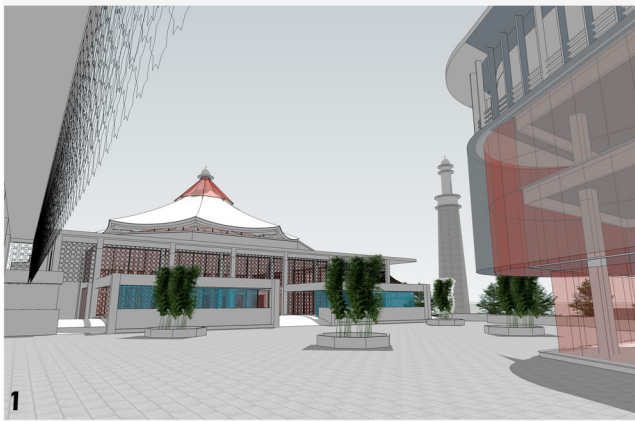

**Ar. Dr Tan Loke Mun**  
Past President, Pertubuhan Akitek Malaysia (PAM)

**Md. Rafiq Azam**  
Architect, Bangladesh

**KUALA LUMPUR  
28 FEBRUARY 2011**

**SITE PLAN**

- LEGEND :**
- 1 - QIBLAT ENTRANCE GATEWAY
  - 2 - SOUTH ENTRANCE
  - 3 - ABLUTION
  - 4 - MASJID - PRAYER HALL
  - 5 - MASJID MIHERAT
  - 6 - PLAZA
  - 7 - WATERFALL STRUCTURE
  - 8 - ADMINISTRATION OFFICE
  - 9 - SHOPS / HOSTEL
  - 10 - SHOPS / OFFICE
  - 11 - SWIMMINGPOOL / SAUNA / WINDOW GAMES
  - 12 - PLAYGROUND
  - 13 - QUARTERS
  - 14 - TAICHI SQUARE
  - 15 - JOGGING TRACK
  - 16 - BAZAAR / STALL

**GROUND FLOOR**

**OVERALL PERSPECTIVE**

**PLAZA LEVEL 1**

**RIGHT ELEVATION**

1

2

- 1 - PLAZA
- 2 - QIBLAT ENTRANCE
- 3 - SOUTH-EAST VIEW

QIBLAT ENTRANCE

GROUND FLOOR

PLAZA LEVEL 1

FRONT ELEVATION

- 1 - NORTH VIEW
- 2 - SOUTH ENTRANCE
- 3 - FRONT VIEW

LEVEL 4

CROSS SECTION

Masjid MACMA