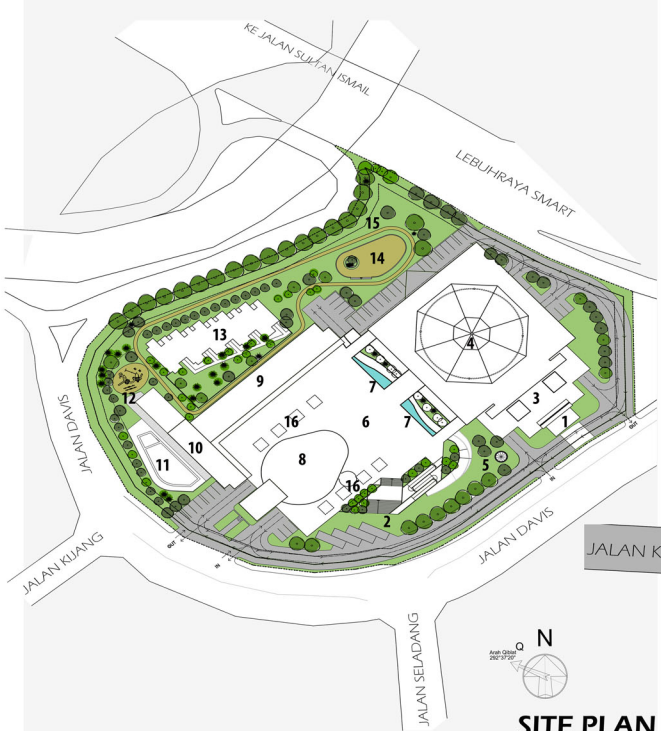

**Ar. Dr Tan Loke Mun**  
Past President, Pertubuhan Akitek Malaysia (PAM)

**Md. Rafiq Azam**  
Architect, Bangladesh

**KUALA LUMPUR  
28 FEBRUARY 2011**

**SITE PLAN**

- LEGEND :**
- 1 - QIBLAT ENTRANCE GATEWAY
  - 2 - SOUTH ENTRANCE
  - 3 - ABLUTION
  - 4 - MASJID - PRAYER HALL
  - 5 - MASJID MIHERAT
  - 6 - PLAZA
  - 7 - WATERFALL STRUCTURE
  - 8 - ADMINISTRATION OFFICE
  - 9 - SHOPS / HOSTEL
  - 10 - SHOPS / OFFICE
  - 11 - SWIMMINGPOOL / SAUNA / WINDOW GAMES
  - 12 - PLAYGROUND
  - 13 - QUARTERS
  - 14 - TAICHI SQUARE
  - 15 - JOGGING TRACK
  - 16 - BAZAAR / STALL

**GROUND FLOOR**

**OVERALL PERSPECTIVE**

**PLAZA LEVEL 1**

**RIGHT ELEVATION**

1

2

- 1 - PLAZA
- 2 - QIBLAT ENTRANCE
- 3 - SOUTH-EAST VIEW

QIBLAT ENTRANCE

GROUND FLOOR

PLAZA LEVEL 1

FRONT ELEVATION

- 1 - NORTH VIEW
- 2 - SOUTH ENTRANCE
- 3 - FRONT VIEW

LEVEL 4

CROSS SECTION

Masjid MACMA