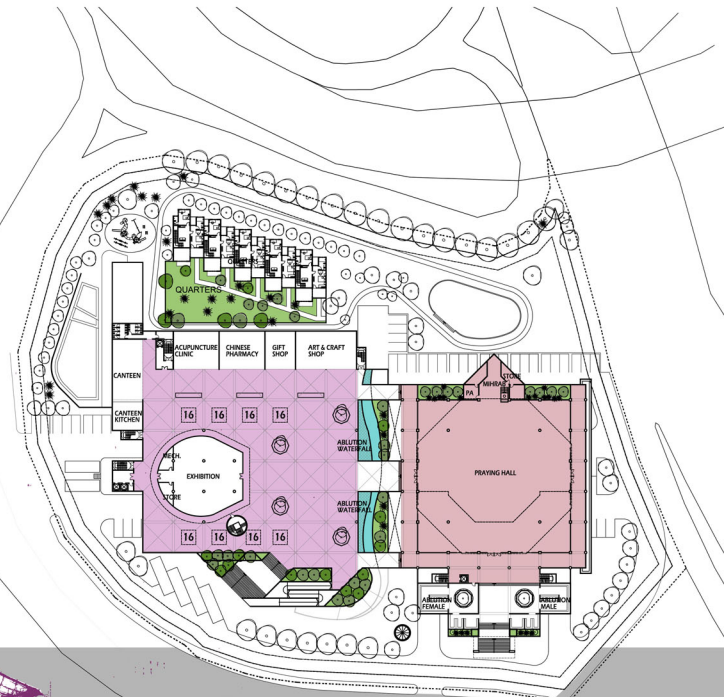

**Ar. Dr Tan Loke Mun**  
Past President, Pertubuhan Akitek Malaysia (PAM)

**Md. Rafiq Azam**  
Architect, Bangladesh

**KUALA LUMPUR  
28 FEBRUARY 2011**

**SITE PLAN**

- LEGEND :**
- 1 - QIBLAT ENTRANCE GATEWAY
  - 2 - SOUTH ENTRANCE
  - 3 - ABLUTION
  - 4 - MASJID - PRAYER HALL
  - 5 - MASJID MIHERAT
  - 6 - PLAZA
  - 7 - WATERFALL STRUCTURE
  - 8 - ADMINISTRATION OFFICE
  - 9 - SHOPS / HOSTEL
  - 10 - SHOPS / OFFICE
  - 11 - SWIMMINGPOOL / SAUNA / WINDOW GAMES
  - 12 - PLAYGROUND
  - 13 - QUARTERS
  - 14 - TAICHI SQUARE
  - 15 - JOGGING TRACK
  - 16 - BAZAAR / STALL

**GROUND FLOOR**

**OVERALL PERSPECTIVE**

**PLAZA LEVEL 1**

**RIGHT ELEVATION**

1

2

- 1 - PLAZA
- 2 - QIBLAT ENTRANCE
- 3 - SOUTH-EAST VIEW

QIBLAT ENTRANCE

GROUND FLOOR

PLAZA LEVEL 1

FRONT ELEVATION

- 1 - NORTH VIEW
- 2 - SOUTH ENTRANCE
- 3 - FRONT VIEW

LEVEL 4

CROSS SECTION

Masjid MACMA