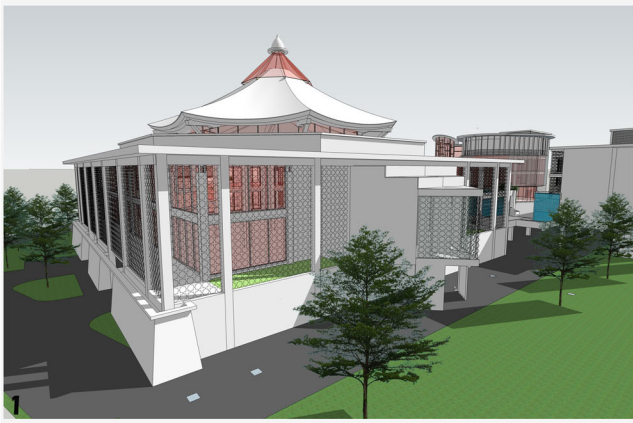

# Masjid MACMA Architecture Competition

**Ar. Dr Tan Loke Mun**  
Past President, Pertubuhan Akitek Malaysia (PAM)

**Md. Rafiq Azam**  
Architect, Bangladesh

**KUALA LUMPUR  
28 FEBRUARY 2011**

**SITE PLAN**

- LEGEND :**
- 1 - QIBLAT ENTRANCE GATEWAY
  - 2 - SOUTH ENTRANCE
  - 3 - ABLUTION
  - 4 - MASJID - PRAYER HALL
  - 5 - MASJID MIHERAT
  - 6 - PLAZA
  - 7 - WATERFALL STRUCTURE
  - 8 - ADMINISTRATION OFFICE
  - 9 - SHOPS / HOSTEL
  - 10 - SHOPS / OFFICE
  - 11 - SWIMMINGPOOL / SAUNA / WINDOW GAMES
  - 12 - PLAYGROUND
  - 13 - QUARTERS
  - 14 - TAICHI SQUARE
  - 15 - JOGGING TRACK
  - 16 - BAZAAR / STALL

**GROUND FLOOR**

**OVERALL PERSPECTIVE**

**PLAZA LEVEL 1**

**RIGHT ELEVATION**

1

2

- 1 - PLAZA
- 2 - QIBLAT ENTRANCE
- 3 - SOUTH-EAST VIEW

QIBLAT ENTRANCE

GROUND FLOOR

PLAZA LEVEL 1

FRONT ELEVATION

- 1 - NORTH VIEW
- 2 - SOUTH ENTRANCE
- 3 - FRONT VIEW

LEVEL 4

CROSS SECTION

Masjid MACMA